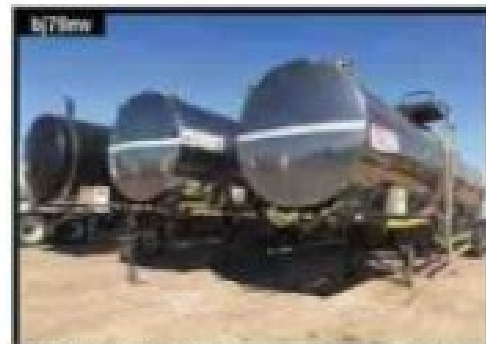

194hr
2008 BELL B18D - 18,000LT WATER TANKER, 20,000 Hours, For more of our stock, see our 3 pages inside! R1,250,000 + VAT
Caliber Machinery • 010 823 8661 • Centurion • ZA

195km
2020 DAEWOO MAXIMUS 7548, Only 18,500 km, Good as new, Balance of manufacturers warranty, Call today! R 1 250 000 + VAT
Rodosec • 010 823 5207 • Benoni • ZA

179km
2015 Henschel Fruehauf Bitumen Tankers, 30,000L Capacity, 4 to choose. For more of our stock, see our 3 pages inside! R 650 000 + VAT EACH
Nationwide Trucks • 010 823 7927 • Bartlett • ZA

1930yr
2021 BELL L1806E, EROPS R320,000 + VAT
Atlas Masjens • 010 823 5213 • Benoni • ZA