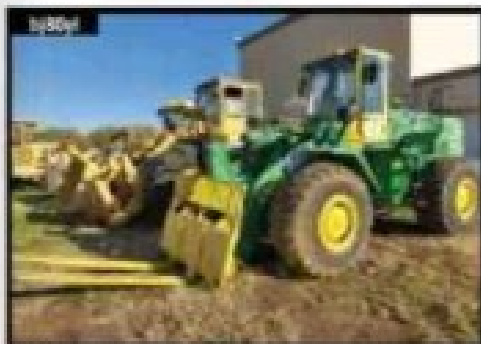

1930yr
2021 BELL L1806E, EROPS ..... R320,000 + VAT
Atlas Masjens • 010 823 5213 • Benoni • ZA