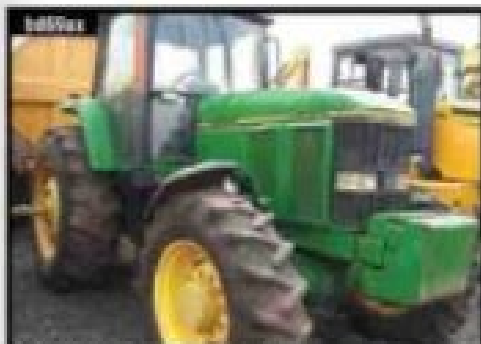

Enter The Quick
Find Code On
MarketBook.com.

aa25mm

1930yr
2014 KOMATSU PC400-8 Excavator, 13000 Hours, Ready to work, Check out our website for more stock, www.powertrucktraders.co.za. R1,800,000 + VAT
Power Truck and Plant • 010 300 3154 • Kempton

194hr
2008 BELL B18D - 18,000LT WATER TANKER, 20,000 Hours, For more of our stock, see our 3 pages inside! R1,250,000 + VAT
Caliber Machinery • 010 823 8661 • Centurion • ZA

195km
2020 DAEWOO MAXIMUS 7548, Only 18,500 km, Good as new, Balance of manufacturers warranty, Call today! R 1 250 000 + VAT
Rodosec • 010 823 5207 • Benoni • ZA